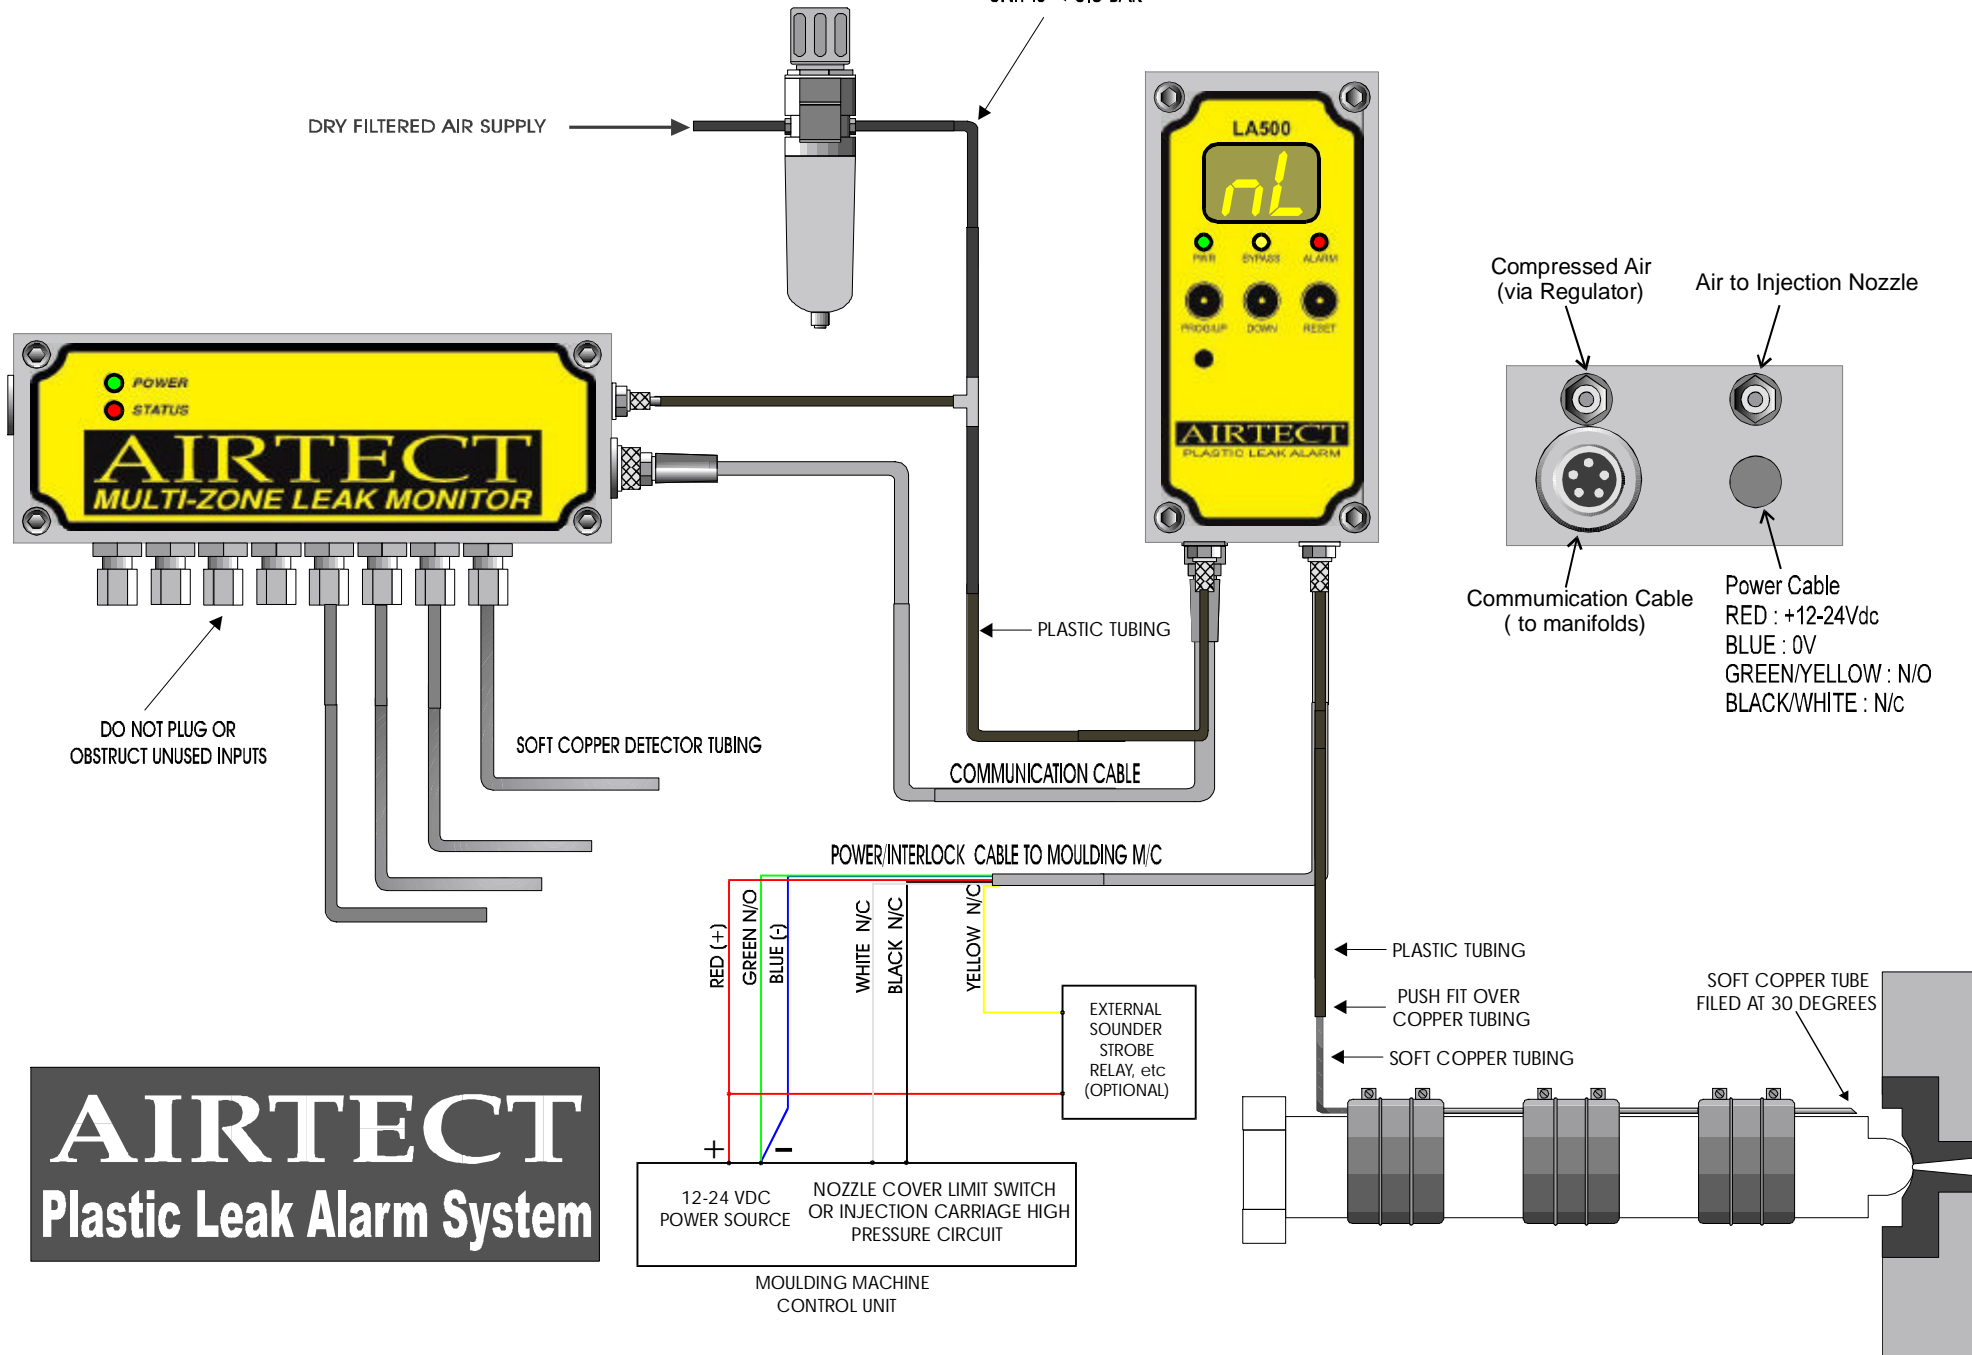

LA500-508 INSTALLATION GUIDE

NOTE:- AIR PRESSURE INTO UNIT IS < 0.5 BAR

AIRTECT
Plastic Leak Alarm System